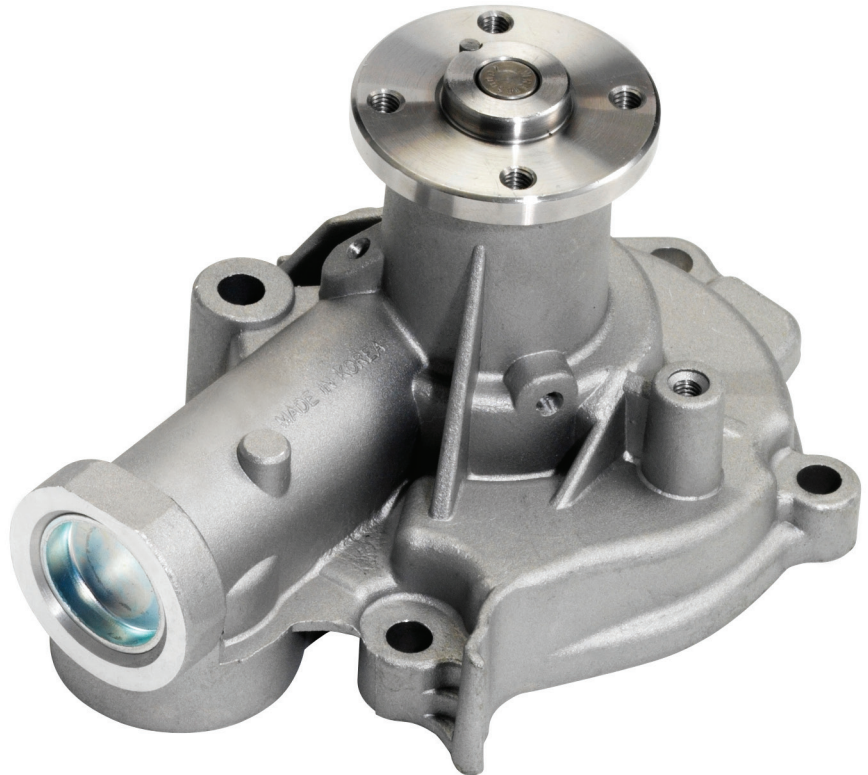

# WATER PUMP & OIL PUMP CATALOGUE 2013

---

**An aftermarket automotive parts brand of Halla Meister, MANDO PLUS, is based on the trust in supreme quality.**

We play a pivotal role in the distribution of MANDO's various OE products, recognized for their advanced technology and premium quality not only by Korean auto manufacturers but also by the top auto makers worldwide, reaching both domestic & overseas markets.